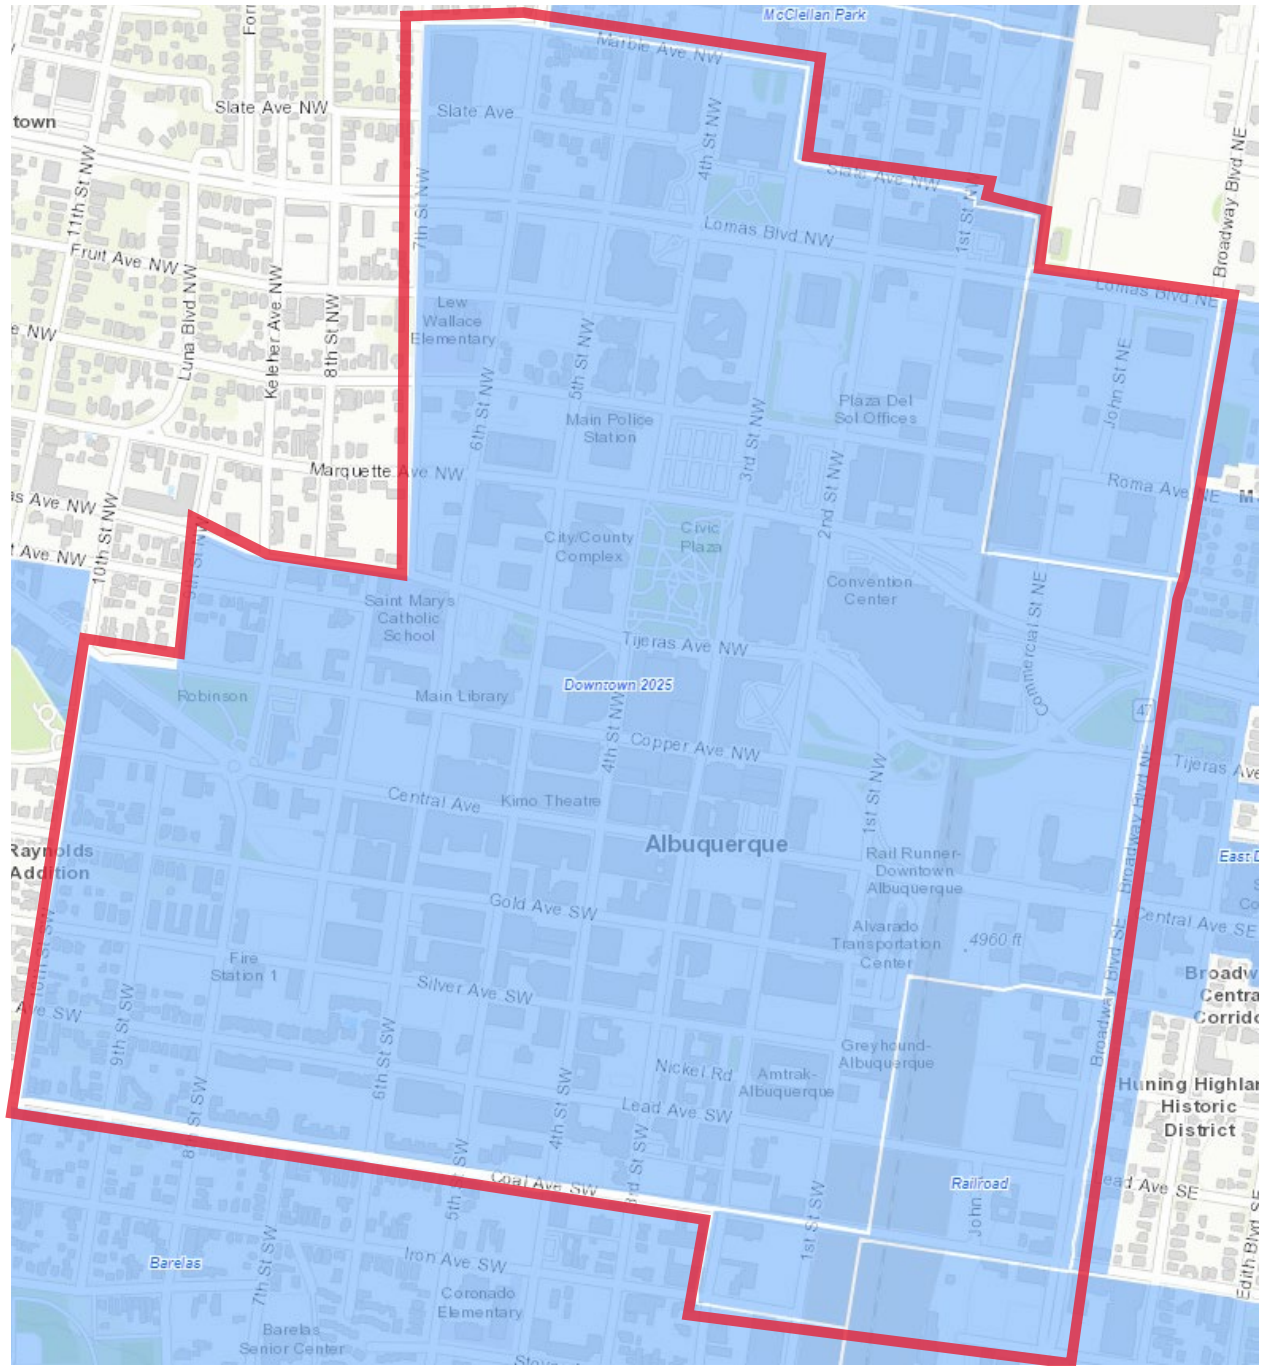

Exhibit A – Subject Area

Downtown Metropolitan Redevelopment Area

- Building Footprints
- City Parks
- Albuquerque Public Schools
- River

The Albuquerque Sign Language Academy Elementary/Middle

Lew Wallace Elementary

Civic Plaza

Martineztown

Longfellow Elementary

ABQ Charter Academy High

Siembra Leadership High

Amy Biehl High

Highland

Coronado Elementary