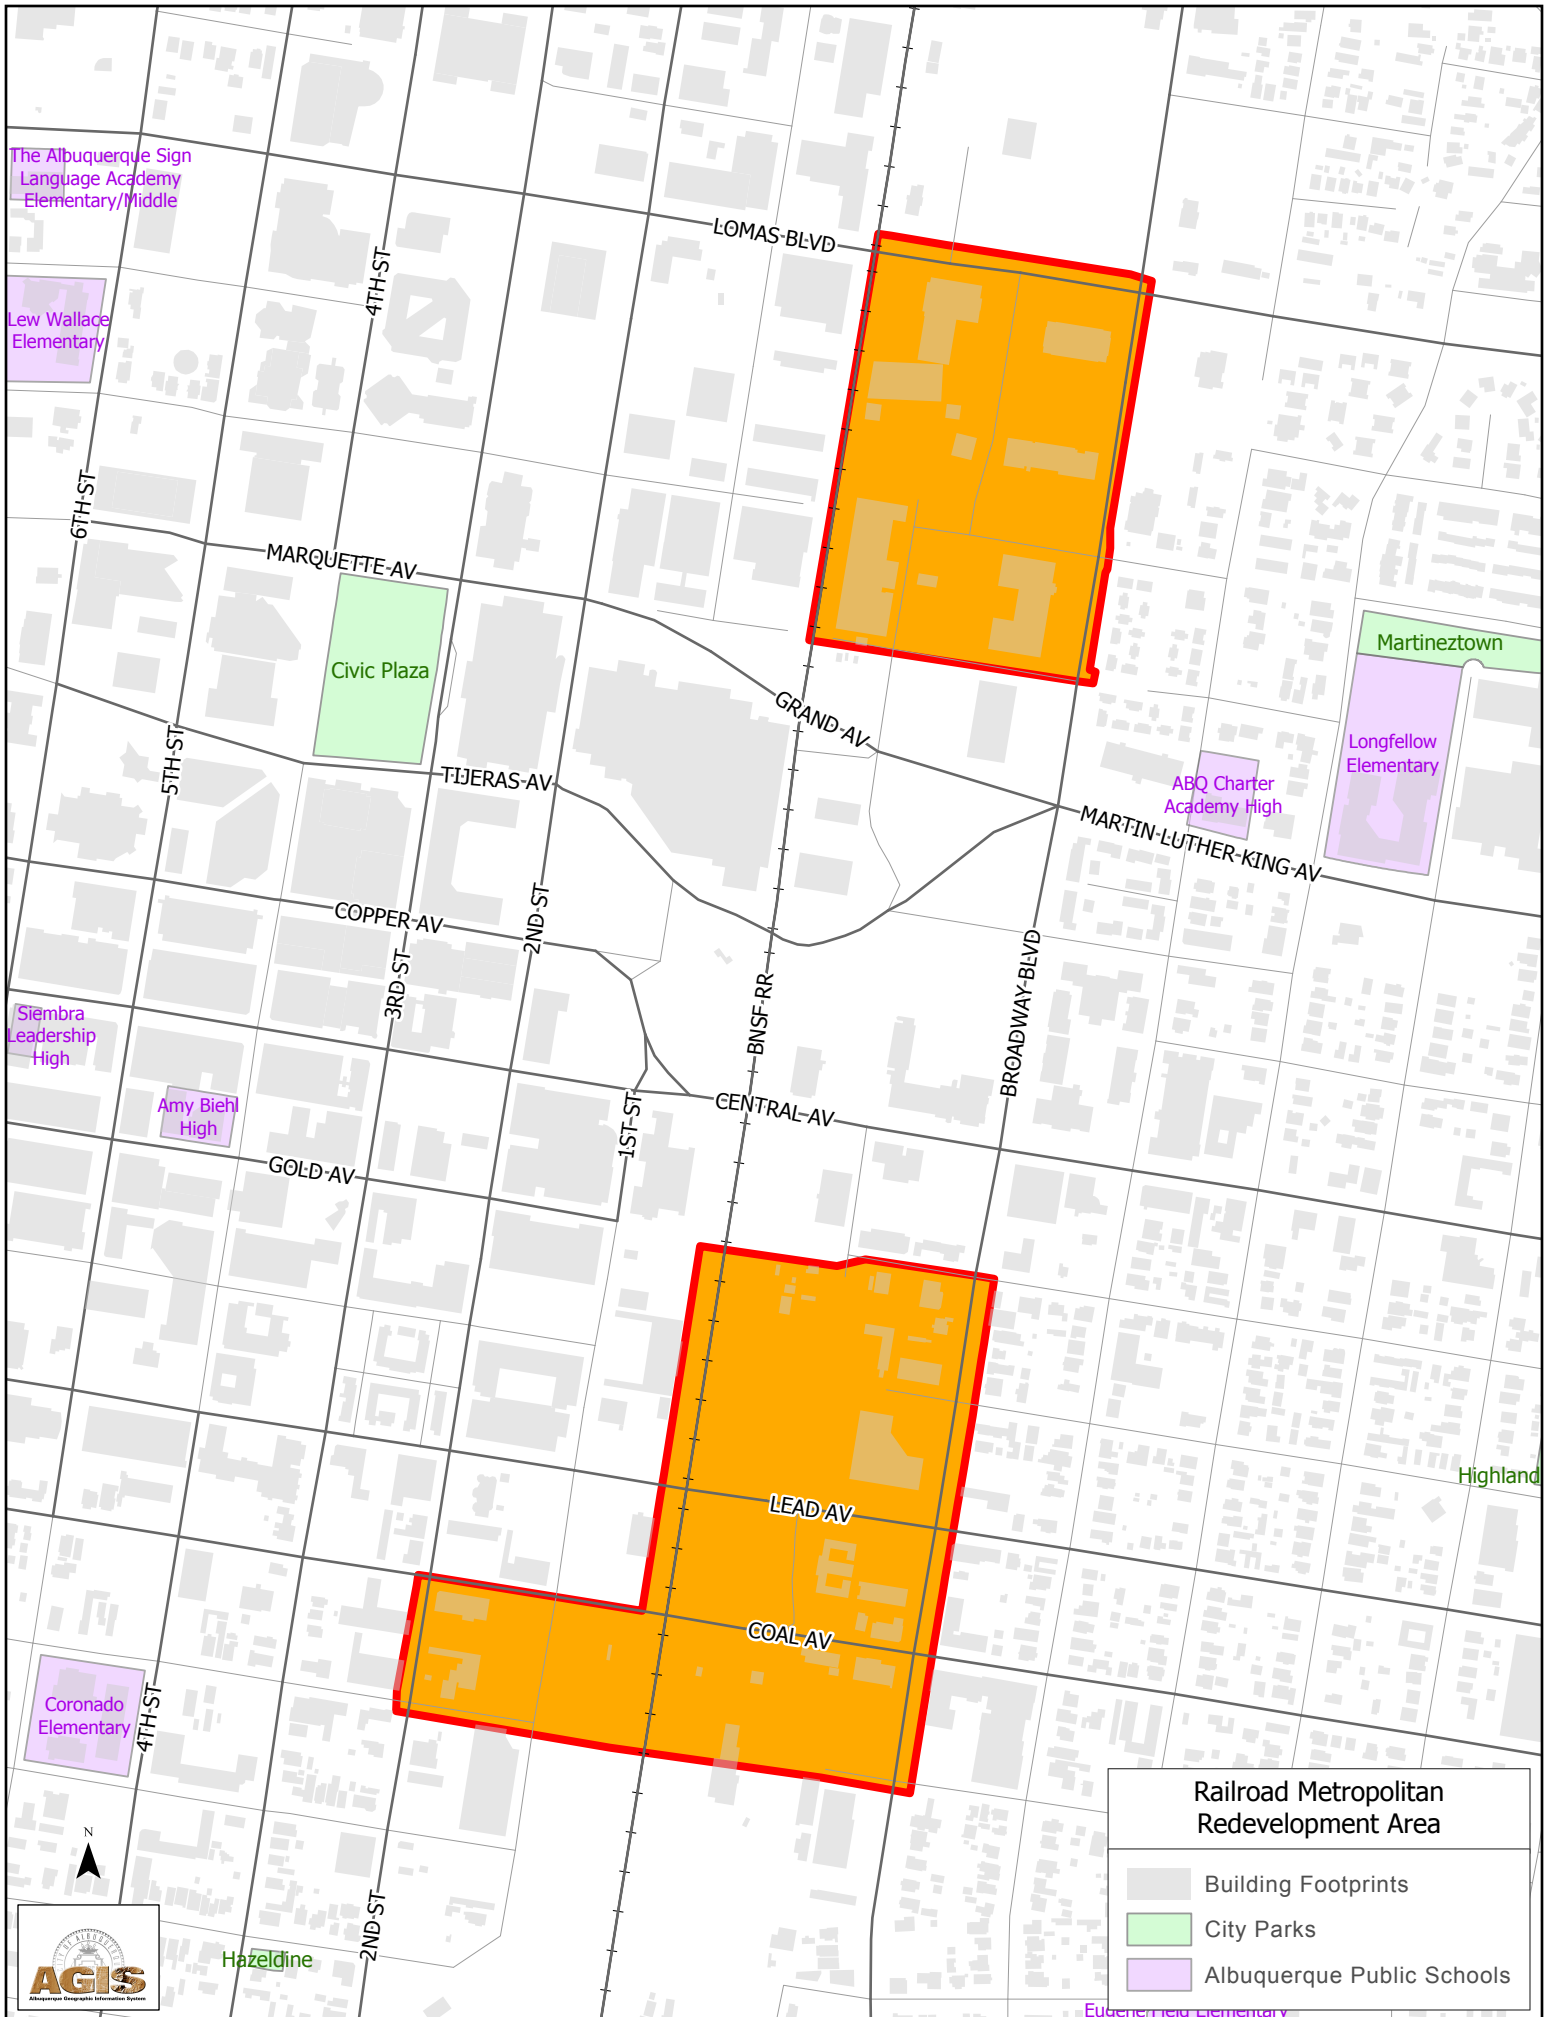

Exhibit A – Subject Area

Downtown Metropolitan Redevelopment Area

- Building Footprints
- City Parks
- Albuquerque Public Schools
- River

The Albuquerque Sign Language Academy Elementary/Middle

Lew Wallace Elementary

Civic Plaza

Martineztown

Longfellow Elementary

ABQ Charter Academy High

Siembra Leadership High

Amy Biehl High

Highland

Coronado Elementary

Hazeldine

Railroad Metropolitan Redevelopment Area

-  Building Footprints
-  City Parks
-  Albuquerque Public Schools