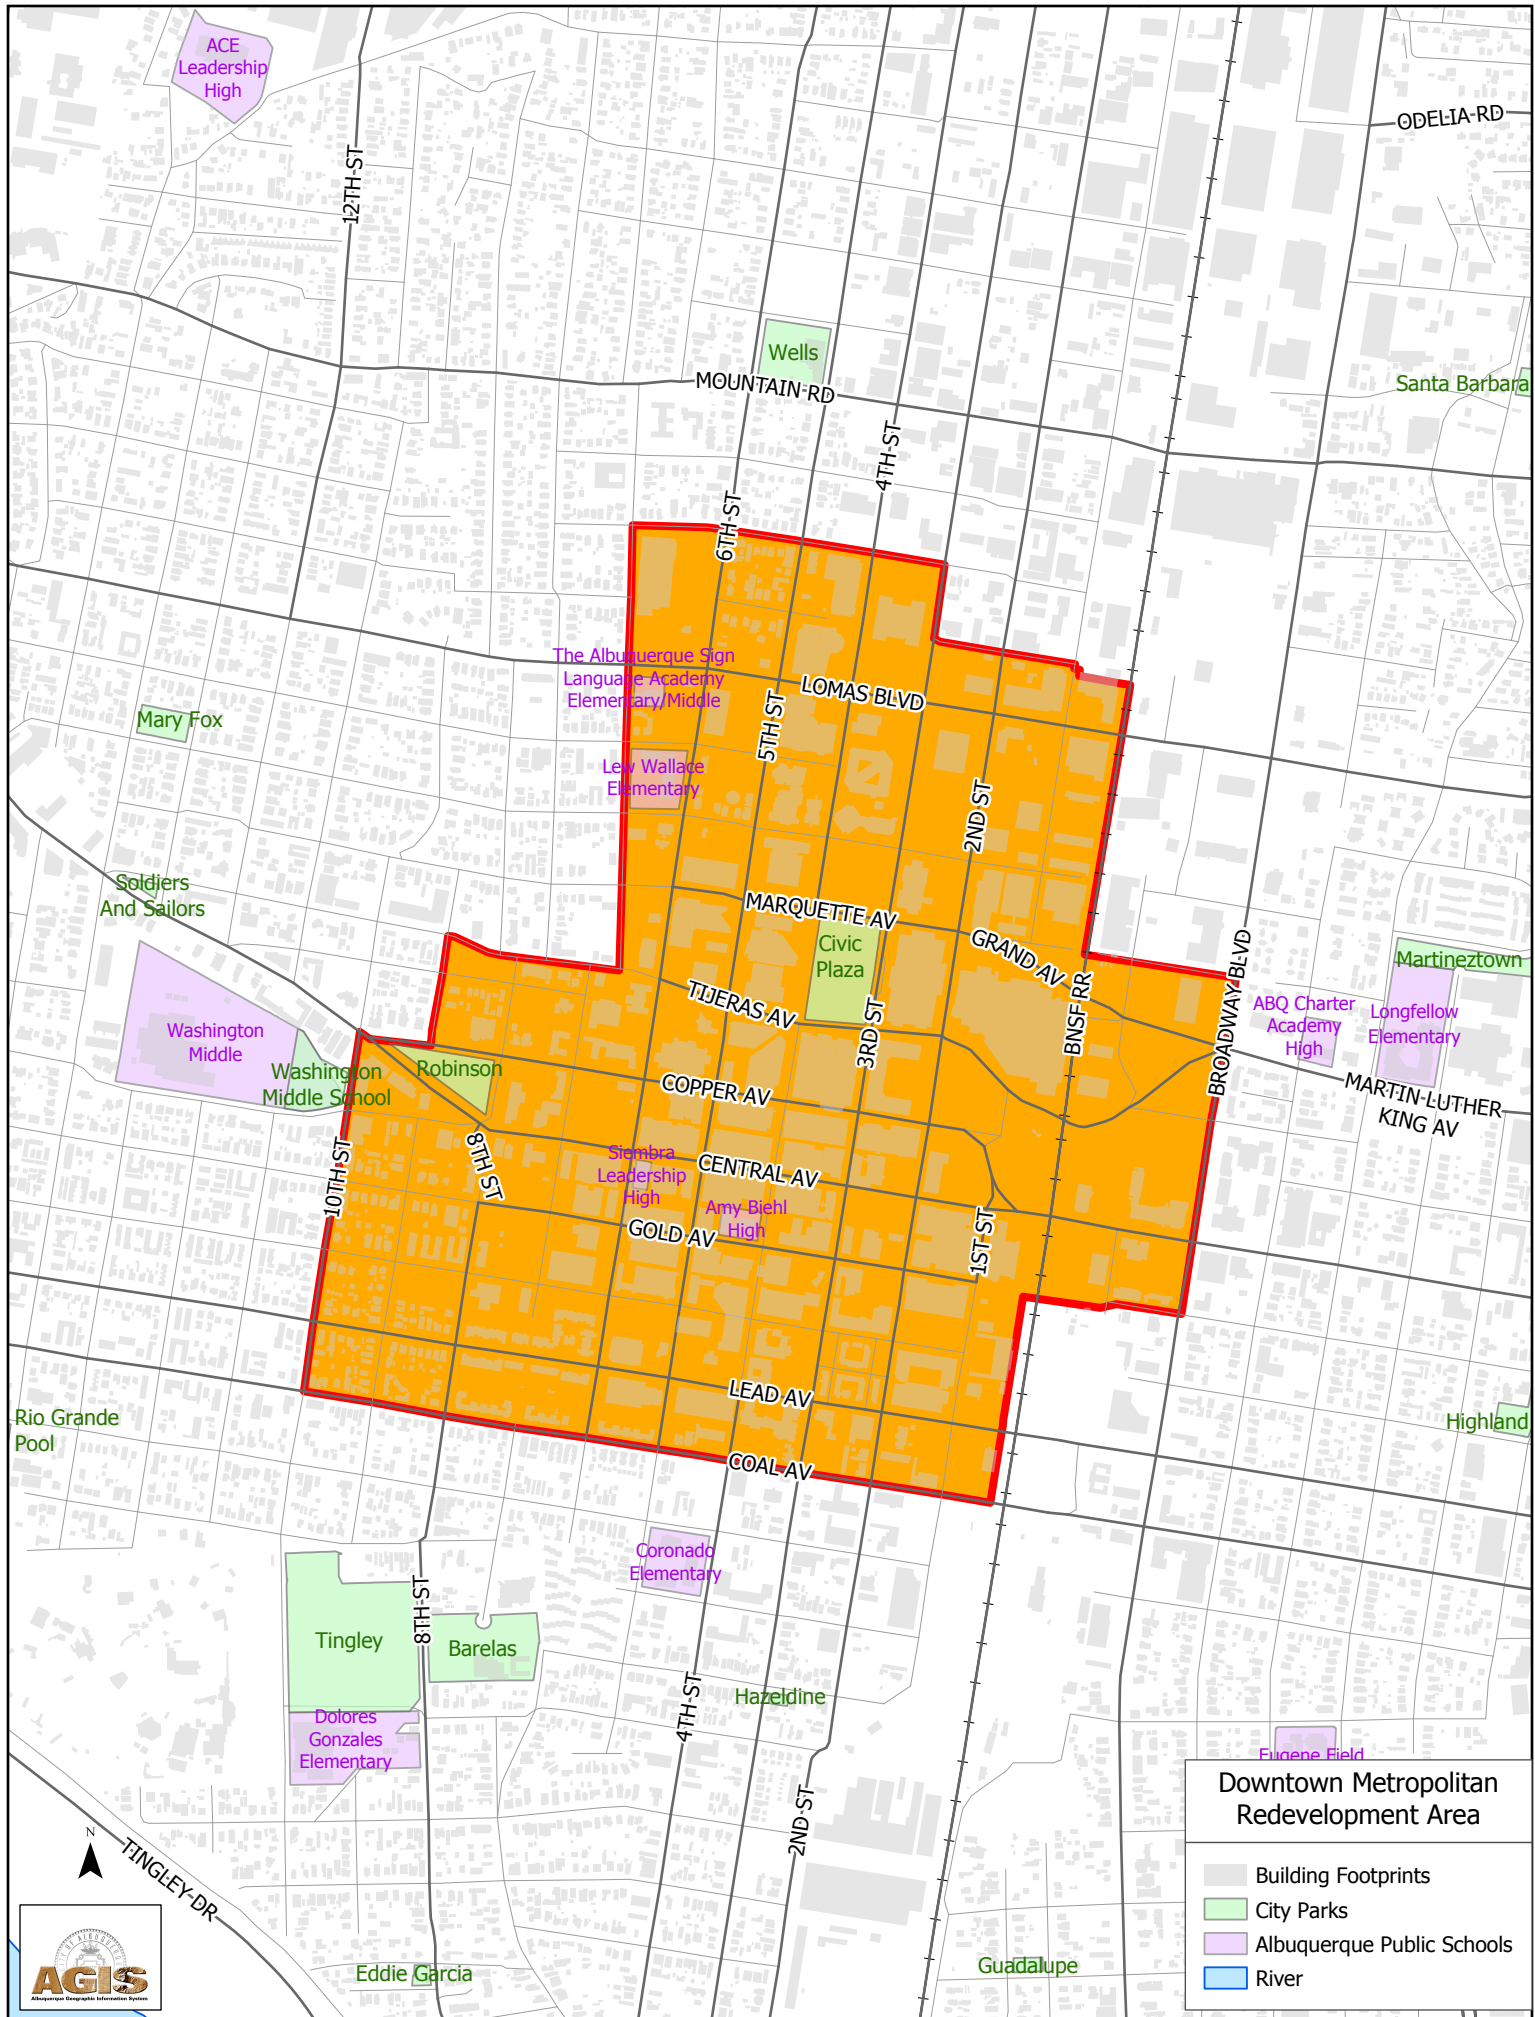

Exhibit A – Subject Area

Downtown Metropolitan Redevelopment Area

- Building Footprints
- City Parks
- Albuquerque Public Schools
- River

The Albuquerque Sign Language Academy Elementary/Middle

Lew Wallace Elementary

Civic Plaza

Martineztown

Longfellow Elementary

ABQ Charter Academy High

Siembra Leadership High

Amy Biehl High

Highland

Coronado Elementary

Hazeldine

Railroad Metropolitan Redevelopment Area

-  Building Footprints
-  City Parks
-  Albuquerque Public Schools